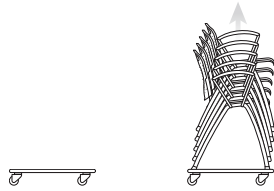

LIGHT TASK STOOL TEXTILE: Maharam Alter Illustratem, SIDE CHAIR PLASTIC: Lagoon

MODEL: Side Chair
PLASTIC: Sterling
TEXTILE: SitOnIt Collection Spice Sea Salt

Creative Options

Although it's one of our lightest chairs, Anytime can be tailored to be the exact chair you need it to be. Add upholstered pads to the back and/or seat. Select an arm. Choose casters or a swivel base with black or silver frame finish. Mix-and-match features to easily achieve the look you want with the functionality you need.

MODEL: Side Chair
PLASTIC: Lagoon

Features

- Side chair, task chair, bar and task stools
- Fully upholstered, upholstered seat only, or nine plastic shell colors
- Perforated shell provides ventilation
- Built-in pull handle
- Black or silver tubular frame
- Stacks five to six on the floor; eight on the optional cart
- 250 lb. weight capacity
- Lifetime Warranty
- All options and thousands of fabrics ship in two, five or 10 days

MODEL	95-CART STACKING CART	CART WITH 8 CHAIRS
Overall Width	22.5	
Overall Width Armless		25.5
Overall Width with Arms		25.5
Overall Depth	25.75	36
Overall Height	7.25	64
Weight	25 lbs.	

Dimensions are in inches.