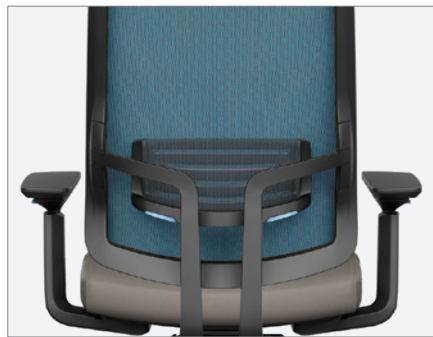

Focus 2.0™

SitOnIt • Seating®
sitonit.net

Focus 2.0 is more than a makeover. It's a modernization. It's driving dependable design forward with innovative mesh, enhanced (and expanded) customization, advanced functionality and a slimmer silhouette that offers superior comfort from integrated lumbar support and cutting-edge ergonomics. Focus 2.0 is everything you loved in the first generation and more.

Focus 2.0™

FEATURES

- Midback and highback task chairs and midback stool
- Slimmer, refined design
- Swivel tilt and enhanced synchro mechanism
- Modernized Y-support customizable in four colors, including piano black
- Three frame and base colors
- Armless, fixed, height-adjustable, height-/width-adjustable or fully adjustable arms
- 12 accent colors for pull handle stripe, lumbar casing, arm adjustment and caster rings
- Three exclusive mesh options in Focus mesh, Focus 2.0 mesh and Focus Uptown mesh
- Adjustable lumbar support included
- Performance casters that match frame and base colors
- 300 lb weight capacity warranty
- All options and thousands of fabrics ship in 2, 5 or 10 days
- Lifetime warranty

Expanded ways in which you can color and coordinate

Integrated lumbar support with modernized Y-support

Ergo-curve seat with intuitive mechanism

Base colors

Black

Fog

White

Polished Aluminum