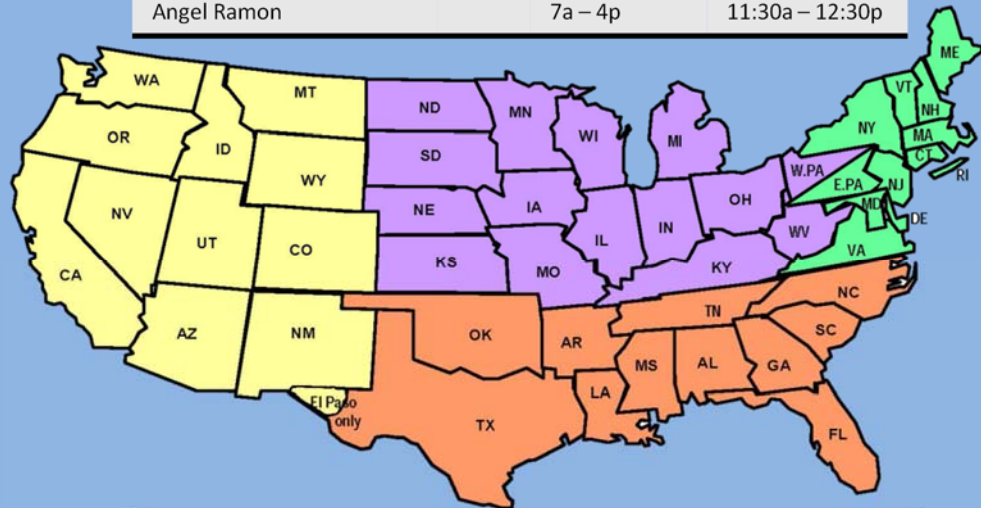

## WESTERN X556

[WESTERNCX@EXEMPLIS.COM](mailto:WESTERNCX@EXEMPLIS.COM)  
HAWAII, ALASKA, MEXICO, & CANADA

NAME	HOURS	LUNCH
Anna Mosequera (Lead)	7:30a – 4:30p	12p – 1p
Jessica Martinez	8:30a – 5p	12:30p – 1p
Sherise Phillips	7a – 4p	11a – 12p
Matthew Valdez	7a – 4p	11:30a – 12:30p

## SOUTHEAST X563

[SOUTHEASTCX@EXEMPLIS.COM](mailto:SOUTHEASTCX@EXEMPLIS.COM)  
CARIBBEAN, CENTRAL & SOUTH AMERICA

NAME	HOURS	LUNCH
Daisy Medina (Lead)	7a – 4p	11:30a – 12:30p
Demi Johnson	5:30a – 2p	10a – 10:30a
Debra Downs	6a – 3p	10:30a – 11:30a
Rose Cruz	6:30a – 3:30p	11a – 12p