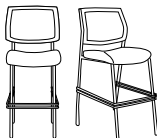

5652 S2 Silver Frame

w	20.5	armless	bw	20.5
w	24.5	w/arms	bh	18
d	26		wt	30 lbs armless
h	46.5		wt	38 lbs w/arms
sw	18		com	1.1 yds.
sd	18.5		col	19 sq. ft.
sh	31			

armless	465	486	507	544	570	606	632
a130	515	536	557	594	620	656	682