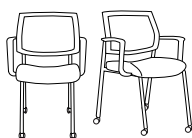

w	20.5	armless	bw	20.5
w	24.5	w/arms	bh	18
d	26		wt	21 lbs armless
h	34		wt	24 lbs w/arms
sw	18		com	1.1 yds.
sd	18.5		col	19 sq. ft.
sh	18			

armless	350	371	392	429	455	491	517
a130	400	421	442	479	505	541	567