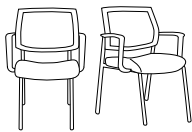

5652 Silver Frame

w	20.5	armless	bw	20.5
w	24.5	w/arms	bh	18
d	26		wt	21 lbs armless
h	34		wt	24 lbs w/arms
sw	18		com	1.1 yds.
sd	18.5		col	19 sq. ft.
sh	18			

armless	315	336	357	394	420	456	482
a130	365	386	407	444	470	506	532

swivel glide (g8) add $17, floor saver (g12) add $17, plush carpet/tile/steel glide (g13) add $17, ganging brackets (g7/g9) add $30, stacking cart (56 cart) add $324, tablet arm (trs, tls) add $156, oversized tablet arm (tso) add $188

Side Chair w/ Casters

5641 Black Frame