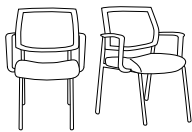

Focus™ Side

Side Chair
Mesh Back

GSA SIN # 711-19

- Full family including executive, task, conference, task stool, side and café stool
- Waranted up to 300 lbs
- Stacks 5 on the cart, 4 on the floor
- CAL133 approved with a130
- List price between \$315 and \$716

To Order, Specify:

1. Frame Style

2. Arm Options

a130
arms

Dimensions (in inches)

Arm Options

Fabric/Vinyl List Price

1/COM 2 3 4 5 6 7

Side Chair

5651 Black Frame

w	20.5	armless	bw	20.5
w	24.5	w/arms	bh	18
d	26		wt	21 lbs armless
h	34		wt	24 lbs w/arms
sw	18		com	1.1 yds.
sd	18.5		col	19 sq. ft.
sh	18			

armless	315	336	357	394	420	456	482
a130	365	386	407	444	470	506	532