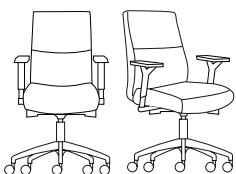

6422Y Enhanced Synchro

w	19 armless	bw	18
w	27 w/arms	bh	23
d	22.5	wt	42 lbs. armless
h	44.5	wt	50 lbs. w/arms
sw	19	com	2.5 yds.
sd	19	col	40 sq. ft
sh	19-22		

armless	625	683	721	760	831	908	991
a105	705	738	776	815	886	963	1,046
a106	734	767	805	844	915	992	1,075
a108	750	783	821	860	931	1,008	1,091
a109	779	812	850	889	960	1,037	1,120
a111	705	738	776	815	886	963	1,046
a112	765	798	836	875	946	1,023	1,106

silver metallic base (b11) add $113, seat depth adjustment (e3) add $79

*seat depth is not available for a106 & a109