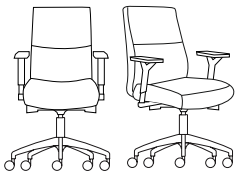

a109
fully multi-adjustable
- silver metallic
(8-way)

a111
loop - black

a112
loop
- silver metallic

*not available
with Swivel Tilt

*not available
with Swivel Tilt

*see page 13 for arm adjustment instructions

Dimensions (in inches)

Arm Options

Fabric/Vinyl List Price

1/COM 2 3 4 5 6 7

Midback

6422T Swivel tilt

w	19 armless	bw	18
w	27 w/arms	bh	23
d	22.5	wt	42 lbs. armless
h	43.125	wt	50 lbs. w/arms
sw	19	com	2.5 yds.
sd	19	col	40 sq. ft
sh	17.625-20.625		

6422K Knee tilt

w	19 armless	bw	18
w	27 w/arms	bh	23
d	22.5	wt	42 lbs. armless
h	43	wt	50 lbs. w/arms
sw	19	com	2.5 yds.
sd	19	col	40 sq. ft
sh	17.625-20.625		

armless	600	658	696	735	806	883	966
a105	680	713	751	790	861	938	1,021
a106	709	742	780	819	890	967	1,050
a108	725	758	796	835	906	983	1,066
a109	754	787	825	864	935	1,012	1,095
a111	680	713	751	790	861	938	1,021
a112	740	773	811	850	921	998	1,081