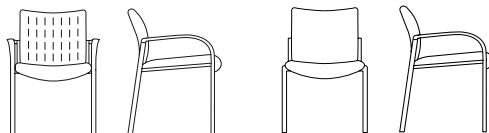

TEXTILE: SitOnIt Collection Spice Sea Salt

The Ergonomic Side Chair.

Achieve upholstered and plastic side chairs provide the feel of a large chair but with a clean and slender profile.

The concave back and contoured seat match the natural curves of the human body, combining comfortable ergonomic support with eye-catching contemporary design. The plastic model's perforated back allows the body to breathe, keeping the user cool while seated.

Silver Frame

Choose a silver frame for a sleek, contemporary look that complements a modern design.

Stacking Cart

Stack four on the floor or five on the optional cart.

Features

- Clean and contemporary, ideal for guest and lobby areas, meeting and conference rooms
- Fully upholstered or plastic back with upholstered seat
- Generously proportioned contoured design follows the curves of the body
- Waterfall seat promotes proper leg circulation
- Wall-saver anti-tip frame design
- Additional seat foam option
- Lifetime warranty on all structural components
- 250 lb. weight capacity
- All options and thousands of fabrics ship in two, five or 10 days

Specifications

MODEL NUMBER	UPHOLSTERED SEAT	UPHOLSTERED SEAT & BACK
	91US	91UP
Overall Width Armless	22	22
Overall Width with Arms	25	25
Overall Depth	24	24
Overall Height	33.5	33.5
Seat Width	19.5	19.5
Seat Depth	19	19
Seat Height	18	18
Back Width	18	18
Back Height	16	16
Weight Armless*	18 lbs.	18 lbs.
Weight with Arms*	21 lbs.	21 lbs.
COM	1.11 yds.	1.66 yds.
COL	12 sq. ft.	30 sq. ft.
Weight Capacity	250 lbs.	250 lbs.

Dimensions are in inches. *For fully upholstered models, add 1/2" to overall depth, 1/2" to seat height and 3 lbs. to weight.

Achieve Stacking Cart 14 Cart

	CART WITH 5 CHAIRS	CART
Overall Width	25	24
Overall Weight Armless	110 lbs.	
Overall Weight With Arms	122 lbs.	
Overall Depth	39	30
Overall Height	49	6.25