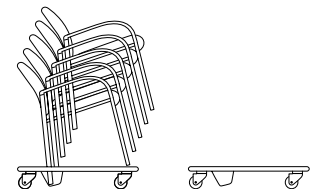

TEXTILE: SitOnIt Collection Spice Sea Salt

The Ergonomic Side Chair.

Achieve upholstered and plastic side chairs provide the feel of a large chair but with a clean and slender profile.

The concave back and contoured seat match the natural curves of the human body, combining comfortable ergonomic support with eye-catching contemporary design. The plastic model's perforated back allows the body to breathe, keeping the user cool while seated.

Silver Frame

Choose a silver frame for a sleek, contemporary look that complements a modern design.

Stacking Cart

Stack four on the floor or five on the optional cart.

Features

- Clean and contemporary, ideal for guest and lobby areas, meeting and conference rooms
- Fully upholstered or plastic back with upholstered seat
- Generously proportioned contoured design follows the curves of the body
- Waterfall seat promotes proper leg circulation
- Wall-saver anti-tip frame design
- Additional seat foam option
- Lifetime warranty on all structural components
- 250 lb. weight capacity
- All options and thousands of fabrics ship in two, five or 10 days

Specifications

MODEL NUMBER	UPHOLSTERED SEAT	UPHOLSTERED SEAT & BACK
	91US	91UP
Overall Width Armless	22	22
Overall Width with Arms	25	25
Overall Depth	24	24
Overall Height	33.5	33.5
Seat Width	19.5	19.5
Seat Depth	19	19
Seat Height	18	18
Back Width	18	18
Back Height	16	16
Weight Armless*	18 lbs.	18 lbs.
Weight with Arms*	21 lbs.	21 lbs.
COM	1.11 yds.	1.66 yds.
COL	12 sq. ft.	30 sq. ft.
Weight Capacity	250 lbs.	250 lbs.

Dimensions are in inches. *For fully upholstered models, add 1/2" to overall depth, 1/2" to seat height and 3 lbs. to weight.

Achieve Stacking Cart 14 Cart

	CART WITH 5 CHAIRS	CART
Overall Width	25	24
Overall Weight Armless	110 lbs.	
Overall Weight With Arms	122 lbs.	
Overall Depth	39	30
Overall Height	49	6.25