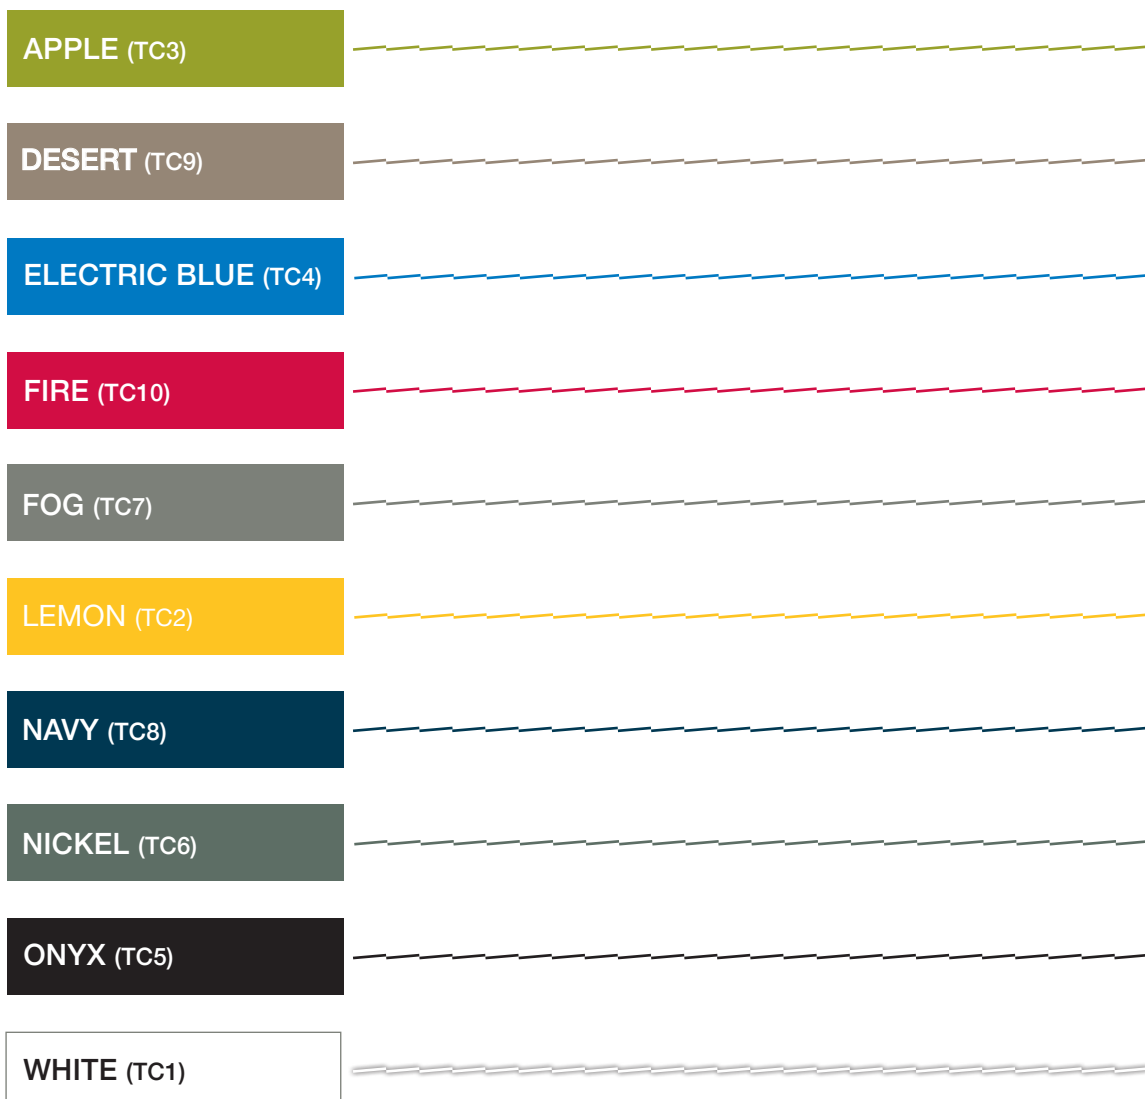

The power of more.

Contrast Stitching Selection Tool for Amplify Task Chairs

Place this sheet over a fabric sample to view how contrast stitching will appear on an Amplify upholstered seat.

Contrast stitching is available exclusively for Amplify task chairs – at no extra charge! Choose any SitOnIt Seating Collection solid-color carded fabric, including leather and vinyl. These threads can be mixed or matched with the six Amplify mesh back colors (desert, fire, fog, navy, nickel and onyx). Use the codes listed with each thread name for convenient ordering.

Note: This selection tool is a guide only. While the printed thread colors on this sheet match actual thread colors as closely as possible, interior lighting, textile type and fabric color may alter the appearance of the thread when stitched onto the upholstery.