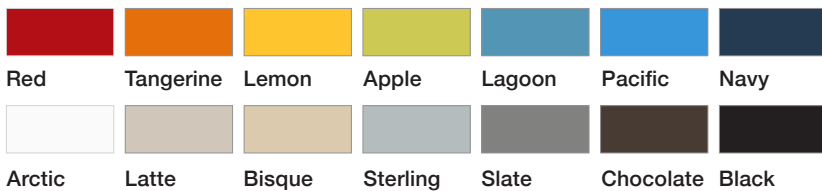

BAJA

Immerse in possibilities

SitOnIt • Seating®

Let's come together

When you want to feel the room and fill the room, there's Baja. Its comfort, customization, features and function will stand out – all while blending in – and echo the vibe of any space with subtle sophistication. Discover what's possible when you're surrounded by cohesive design.

BAJA

FEATURES:

- Scale and sculpture offer a roomier, more comfortable sit
- Seamless design and broad collection create cohesion in any space
- Residential-inspired features and options, including standard and low-back stools
- Responsive, single-piece shell offers 18 degrees of backrest flex
- Bases include wire rod, wire rod bar stool and 4-leg with casters or glides
- Upholstery available in thousands of textiles, including bleach-cleanable options
- Choose from 14 shell colors, three arm pad colors, two wire rod and three 4-leg finishes
- Stackable on the floor or on a cart for quick clean-up and easy storage
- 300 lb weight capacity warranty
- All options and thousands of fabrics ship in 2, 5 or 10 days
- Lifetime warranty

Shell Colors

Shell Options

Casters or glides

4-leg w/ casters 4-leg w/ glides Wire rod

Arm Styles

Armless Fixed Arms (4-leg only)

Frame Colors

Black Silver (4-leg only) White (4-leg only) Chrome (Wire Rod only)