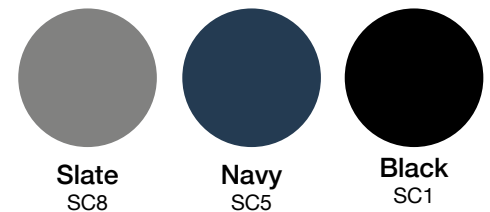

Plastic Shell Color Program

SitOnIt • Seating®

Baja | Lumin | Orbix | Rio | Rowdy

2-DAY LEAD TIME

Anytime | Wit Side | OnCall

Freelance | InFlex | Relay | Sprout

Mika | Qwiz

Ioniq