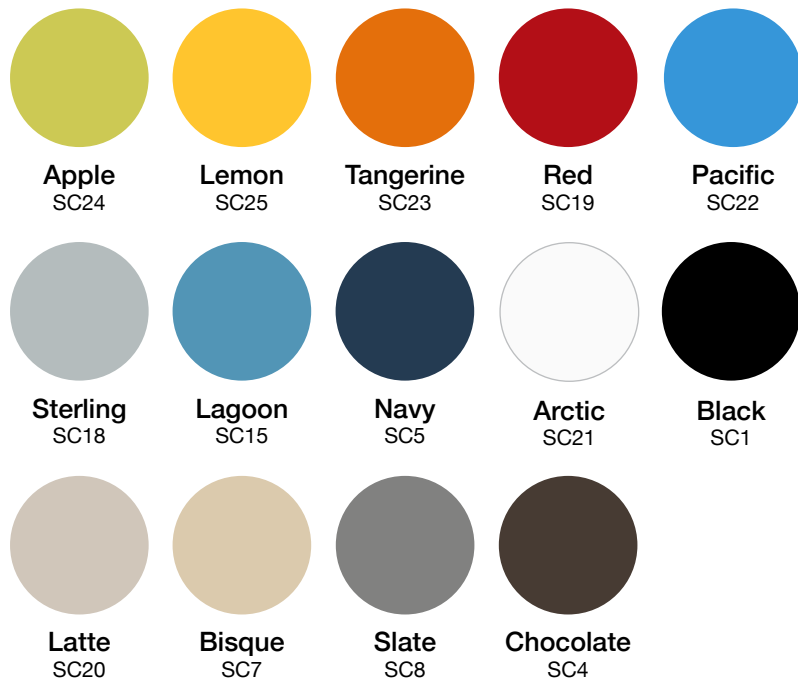

Plastic Shell Color Program

SitOnIt • Seating®

Baja | Lumin | Orbix | Rio | Rowdy

2-DAY LEAD TIME

Anytime | Wit Side | OnCall

Freelance | InFlex | Relay | Sprout

Mika | Qwiz

Ioniq