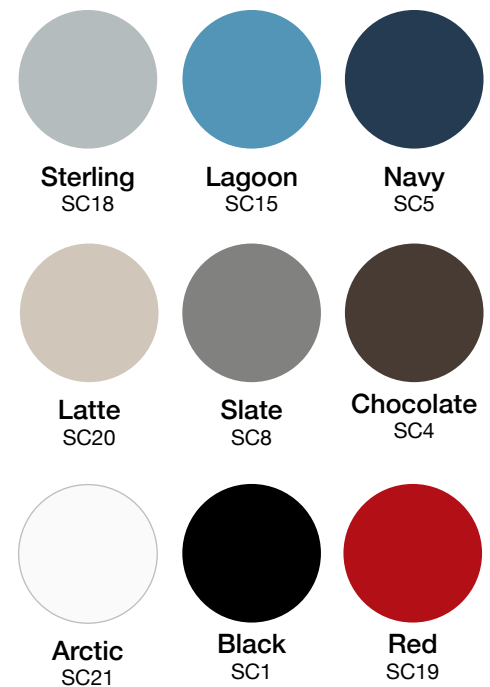

Plastic Shell Color Program

SitOnIt • Seating®

Baja | Lumin | Orbix | Rio | Rowdy

2-DAY LEAD TIME

Anytime | Wit Side | OnCall

Freelance | InFlex | Relay | Sprout

Mika | Qwiz

Ioniq