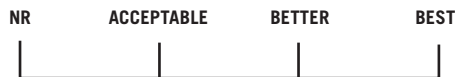

GLIDE GUIDE

For over 20 years, SitOnIt Seating products have been expertly designed to provide the best comfort and support in the industry.

Glides are an often overlooked element in the seating specification process, but they play a crucial role in ensuring proper interface between the chair and the floor.

This application guide offers general guidelines to assist customers with choosing the best glide for the situation. The guide is based on extensive lab testing and hands-on experience with selling chairs in a variety of environments, as well as review and consultations with glide experts.

APPLICATION GUIDE

MATERIAL		SURFACES						
GLIDE TYPE (4-LEG)		Carpet	VCT	Vinyl	Laminate	Ceramic Tile	Hardwood	Concrete
Standard Multi-Surface Glides	Applies to Wit Side, Rio, Lumin, Focus Side, Freelance, InFlex, Anytime, and Social	ACCEPTABLE	ACCEPTABLE	ACCEPTABLE	BETTER	BETTER	NR	BETTER
Performance Multi-Surface Glides		BEST	BETTER	BETTER	BETTER	BEST	BETTER	BETTER
Floor Saver Glides		NR	BEST	BEST	BEST	NR	BEST	BEST
Steel Glides (carpet only)		BETTER	NR	NR	NR	NR	NR	NR
GLIDE TYPE (WIRE ROD)								
No Glides	Applies to Lumin, Rio, Rowdy, and OnCall	BEST	NR	NR	NR	NR	NR	NR
Clear Glides		NR	NR	ACCEPTABLE	BETTER	BETTER	NR	ACCEPTABLE
Clear Glides with Felt		NR	BETTER	BETTER	BEST	NR	BETTER	NR

Not recommended for this application.

Best choice for this application based on our testing.

Best - Best choice for this application based on our testing.*

Better - Better choice for this application based on our testing.*

Acceptable - Acceptable choice for this application based on our testing but consider BETTER or BEST options.*

NR - Not recommended for this application based on our testing.*

*This Application Guide is provided for informational purposes only. Always follow the manufacturer's instructions for care and maintenance of your flooring. Periodic inspection and maintenance of glides is critical to minimize the risk of damage to your flooring, especially when using glides with floors that are prone to scratching and marring. Testing was performed under simulated conditions. Because a wide range of factors impact actual performance, including how your chairs are used; the state of the glides and flooring; and dirt, moisture and other environmental factors, Exemplus does not warrant you will achieve any specific result. Actual results may vary.