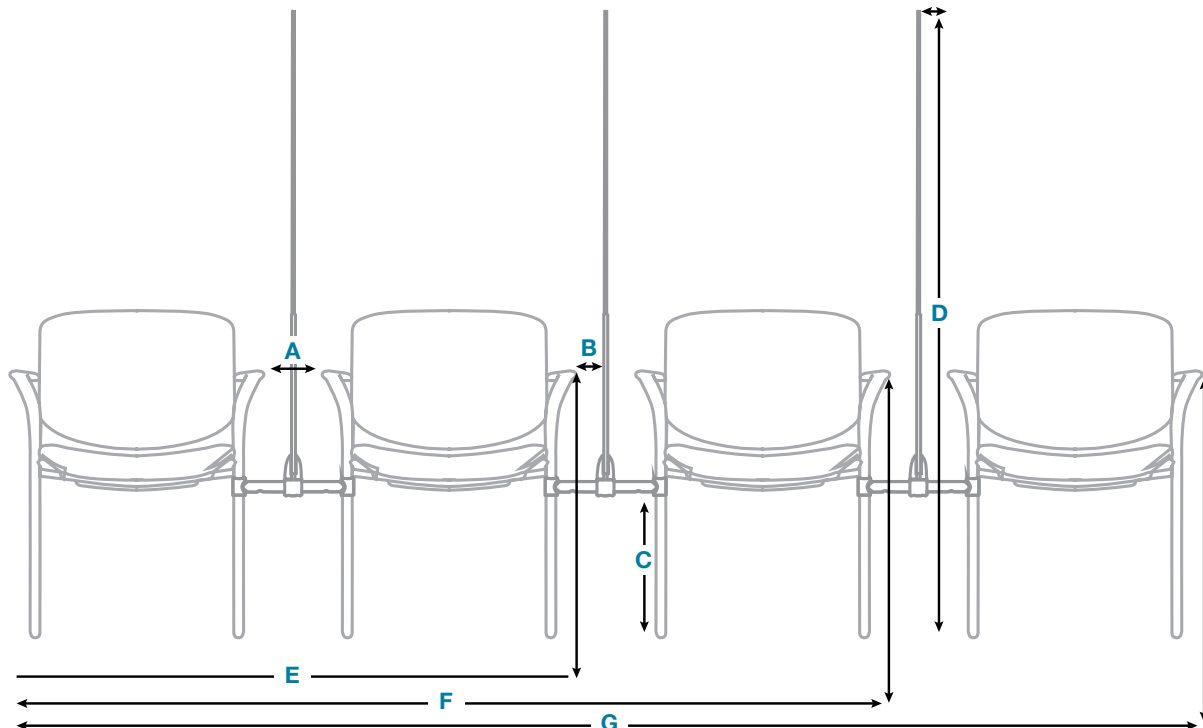

3. Size

Screen Size	Code	Price
47" x 24"	DS4724	+$0

4. Finish

Bracket Finish	Code	Price
Black	BKF03	+$0
Silver	BKF01	+$0

5. Replacements

Parts	Code	Price
Screen	Frame and Screen	$332
Interlocking Bracket Kit For Focus Side	Complete Bracket	$210
Interlocking Bracket Kit For Freelance	Complete Bracket	$210
Interlocking Bracket Kit For Aviera	Complete Bracket	$210

SPECIFICATIONS

Model:	3097 VRX Seating Screen for Aviera	3097 56X Seating Screen for Focus Side	3097 52X Seating Screen for Freelance
Screen Size	46.5" x 23.5"	46.5" x 23.5"	46.5" x 23.5"
Chair Gap (A) Armless	—	9.5"	10"
Chair Gap (A) With Arms	5.3"	5.7"	6"
From Chair to Screen (B) Armless	—	4.5"	4.75"
From Chair to Screen (B) With Arms	2.4"	2.6"	2.75"
Height to Base of Interlocking Assembly (C)	12.4"	11.3"	11.3"
Height From Floor to Top of Screen (D)	60"	60"	60"
Two Guest Chairs With Screen (E)	54.3"	54.7"	57"
Three Guest Chairs With Screens (F)	84.1"	84.9"	88.5"
Four Guest Chairs With Screens (G)	113.9"	115.1"	120"
Screen Thickness	0.75"	0.75"	0.75"

See the diagram below for assistance with measurements.