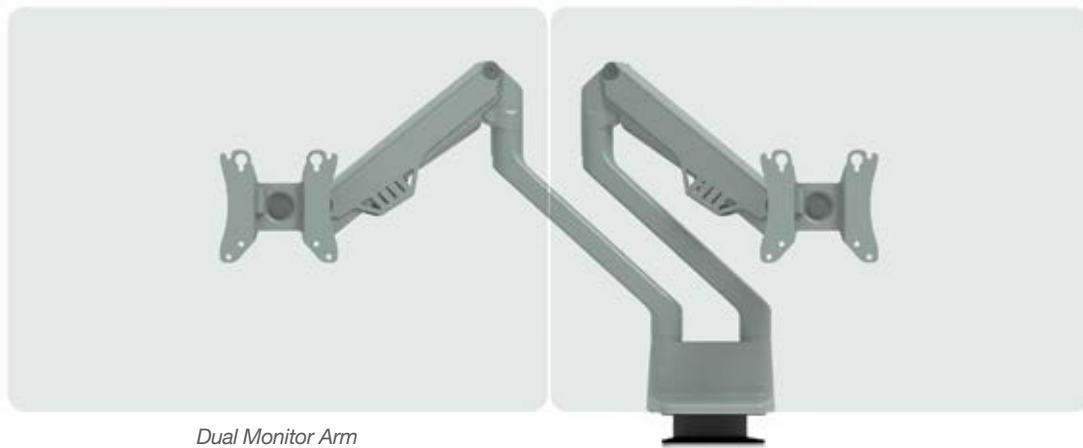

Unity G2

MONITOR ARM

Altogether powerful.

Be one with your work. Our Unity G2 family of monitor arms combine reliable utility with rugged design to create the perfect solution for any workspace.

Single Monitor Arm
Table not included. See page 432 for Tensor.

Features

- Gas height-adjustable
- 12 inches of lift
- 180-degree pan and 360-degree rotation

1. Monitor Arms

Product Type	Code	Price	
Single	3111 MAT06	\$356	
Dual	3111 MAT07	\$707	

MONITOR ARM

2. Monitor Arm Finish

Paint Color	Code	Price
Silver	MAC01	+ \$0
White	MAC02	+ \$0

SPECIFICATIONS

	3111 MAT06 Single-Monitor	3111 MAT07 Dual-Monitor
Max Screen Size	N/A	17" – 29"
Max Extension	20.92"	20.92"
Height Range	6.9"–18.9"	7.6"–19.4"
VESA	75 mm, 100 mm	75 mm, 100 mm
Table Top Thickness	0.39"–1.5"	0.39"–1.5"
Weight Capacity (Per Arm)	4.4–17.6 lb	4.4–17.6 lb

Dual Monitor Arm