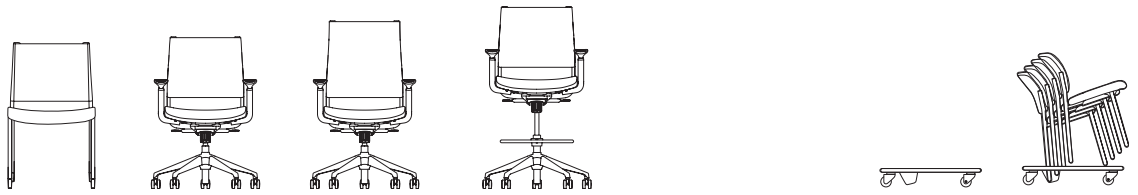

The Middle: A super comfortable layer for that plush, pillowy feel

The Back: A high-performance mesh layer that feels like memory foam and springs back for extra support

Find your sweet spot

Good back support feels different for everyone. That's why an easily adjustable lumbar mechanism comes standard on all of our task models—so any Wit can become your Wit.

Specifications

MODEL	2221 FT1 MB Side Chair	2222 Midback Task Chair	2223 Highback Task Chair	2222 S1/S2 Midback Task Stool
Overall Width Armless	19.25	26	26	27
Overall Width with Arms	22.5	26	26	27
Overall Depth	23	26	26	27
Overall Height	33.75	36.75	40.75	45.63/50
Seat Width	18.5	20	20	20
Seat Depth	16.25	17.5	17.5	17.5
Seat Height (Mechanism)	18.07 (PS) 18.53 (US)	17.5-21.25 (F/T) 16.63-20.38 (B) 17.75-21.5 (F/E3)	17.5-21.25 (F/T) 16.63-20.38 (B) 17.75-21.5 (F/E3)	22-30/26-36
Seat Height with Higher Cylinder (Mechanism)		19-22.5 (F/T) 18-21.5 (B) 19-22.5 (F/E3)	19-22.5 (F/T) 18-21.5 (B) 19-22.5 (F/E3)	
Seat Height with Lower Cylinder (Mechanism)(B7)		15-18 (B) 15.5-18.5 (T) 15.63-18.68 (F) 16-19 (F/E3)	15-18 (B) 15.5-18.5 (T) 15.63-18.68 (F) 16-19 (F/E3)	
Back Width	19.25	18.75	18.75	19
Back Height	17	19	23	18.75
Weight Armless	14 lb (PS) 15.5 lb (US)	30 lb	31 lb	28.5/29.5
Weight With Arms	18 lb (PS) 19.5 lb (US)	36 lb	37 lb	34.5/35.5
COM	0.75 yd	1 yd	1 yd	1 yd
COL	10 sq ft	17 sq ft	17 sq ft	17 sq ft
Maximum Cart Stacking	4			
Maximum Floor Stacking	4			
Weight Capacity Warranty	300 lb	300 lb	300 lb	300 lb

	Empty Stacking Cart	Stacking Cart with 4 Chairs
Overall Width	25.5	25.5
Overall Width Armless		25.5
Overall Width with Arms		25.5
Overall Depth	30.5	32.5
Overall Height	12.5	50.5
Weight	50 lb	

Dimensions are in inches.

Dimensions are in inches. • Plastic seat (PS), Upholstered seat only (US), Basic mechanism (B), Swivel tilt mechanism (T), Standard synchro mechanism (F), Seat depth adjustment (E3).

Mesh + Thintex colors