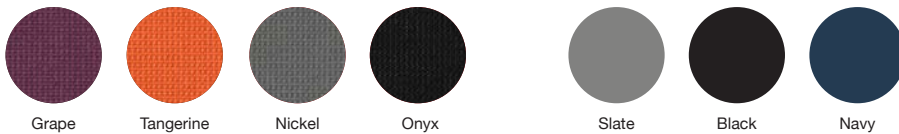

Dimensions are in inches. • Plastic seat (PS), Upholstered seat only (US), Basic mechanism (B), Swivel tilt mechanism (T), Standard synchro mechanism (F), Seat depth adjustment (E3).

Mesh + Thintex colors

Woven striped mesh

Available on task chairs and task stools

Wit side plastic seat colors

SitOnIt • Seating®

For more information, please visit us at sitonit.net • tel (888) 274-8664 • fax (714) 995-4855 • sales@sitonit.net • 6415 Katella Avenue, Cypress, CA 90630