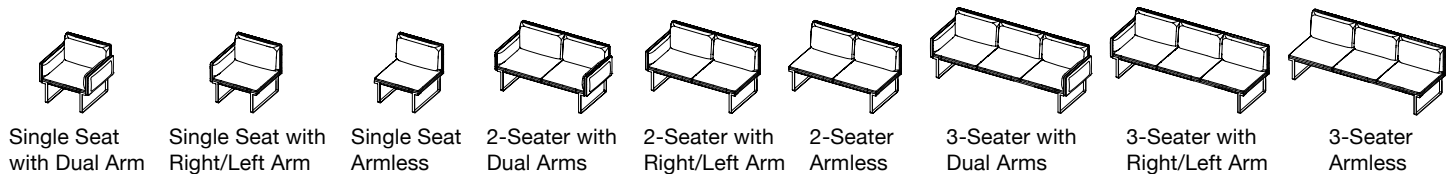

Statement of line