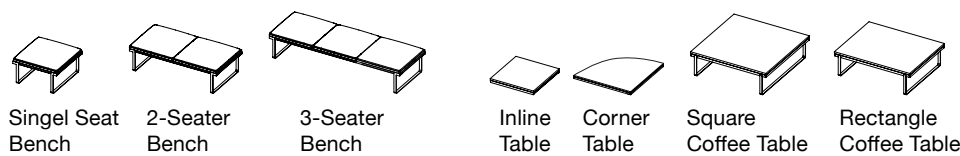

Statement of line